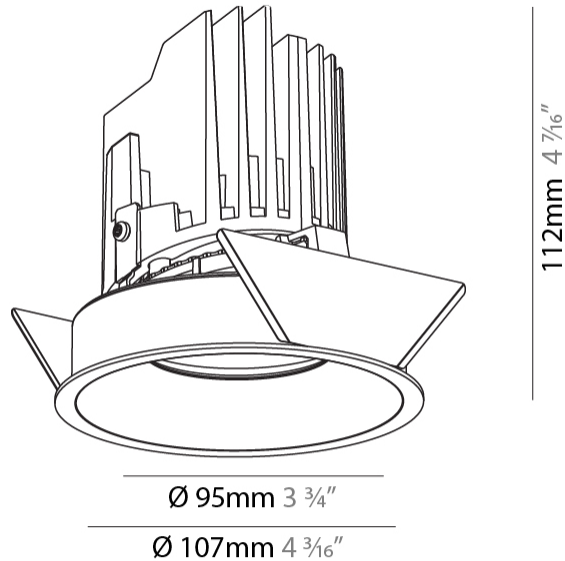

PHYSICAL

Shape: Round
Diameter (mm): 107
Diameter (in): 4 3/16
Height (mm): 112
Height (in): 4 7/16
Ceiling Thickness (mm): 10 / 12.5 / 15
Ceiling Thickness (in): 3/8 or 1/2 or 9/16
Min. Recessing Depth (mm): 130
Min. Recessing Depth (in): 5 1/8
Light Distribution: Adjustable / Downlight
Weight (kg): 0.485
Weight (lbs): 1.07
Fixture Finish: SSR / BKV / CWI / CRY / HAB / UFT / ITA / RUA / FTG / MYG / LOD / PUS / FRO / FUP / KIA / POP / BLS / SPG / MEY / GOH / GUM / CHC / COM / ABZ / JAG / OBR / MOS / ROR
Fixture Material: Aluminum Die Cast
Cut-out Measurements: 98mm / 3 7/8"

ELECTRICAL

Lamp Type: LED (Zhaga Standard)
Input Wattage (W): 15.5
Total Output Wattage (W): 13
Dimming: Tri-Mode (Non-Dimming and Phase Dimming (120Vac only) and 0-10V Dimming)
Driver Included: No
Driver Location: Recessed Housing
Driver Type: Constant Current - Universal
Driver Class: Class 2
Housing: See components
Input Voltage (V): 120 - 277
Constant Current (MA): 500

LED

Number of LEDs: 1
Color Temperature (°K): 2700 / 3000 / 3500 / 4000
Max. Delivered Lumen (lm): 940 / 980 / 1029 / 1050
Nominal Lumen (lm): 1386 / 1438 / 1511 / 1542
CRI: >90 CRI
Lamp Life (hrs): 50000

OPTICAL

Reflector: 20 / 40 / 60
Adjustability: Rotational 355°, Tilt 10°

RATINGS AND CERTIFICATIONS

Certified By: Certified for North American Standards
IP rating: IP20