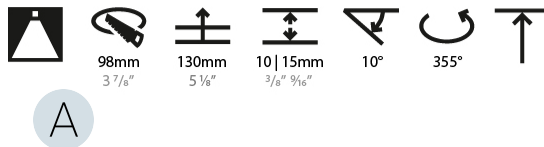

PHYSICAL

Shape: Round
Diameter (mm): 107
Diameter (in): 4 3/16
Height (mm): 112
Height (in): 4 7/16
Ceiling Thickness (mm): 10 / 12.5 / 15
Ceiling Thickness (in): 3/8 or 1/2 or 9/16
Min. Recessing Depth (mm): 130
Min. Recessing Depth (in): 5 1/8
Light Distribution: Adjustable / Downlight
Weight (kg): 0.485
Weight (lbs): 1.07
Fixture Finish: SSR / BKV / CWI / CRY / HAB / UFT / ITA / RUA / FTG / MYG / LOD / PUS / FRO / FUP / KIA / POP / BLS / SPG / MEY / GOH / GUM / CHC / COM / ABZ / JAG / OBR / MOS / ROR
Fixture Material: Aluminum Die Cast
Cut-out Measurements: 98mm / 3 7/8"

ELECTRICAL

Lamp Type: LED (Zhaga Standard)
Input Wattage (W): 15.5
Total Output Wattage (W): 13
Dimming: Tri-Mode (Non-Dimming and Phase Dimming (120Vac only) and 0-10V Dimming)
Driver Included: No
Driver Location: Recessed Housing
Driver Type: Constant Current - Universal
Driver Class: Class 2
Housing: See components
Input Voltage (V): 120 - 277
Constant Current (MA): 500

LED

Number of LEDs: 1
Color Temperature (°K): 2700 / 3000 / 3500 / 4000
Max. Delivered Lumen (lm): 940 / 980 / 1029 / 1050
Nominal Lumen (lm): 1386 / 1438 / 1511 / 1542
CRI: >90 CRI
Lamp Life (hrs): 50000

OPTICAL

Reflector: 20 / 40 / 60
Adjustability: Rotational 355°, Tilt 10°

RATINGS AND CERTIFICATIONS

Certified By: Certified for North American Standards
IP rating: IP20